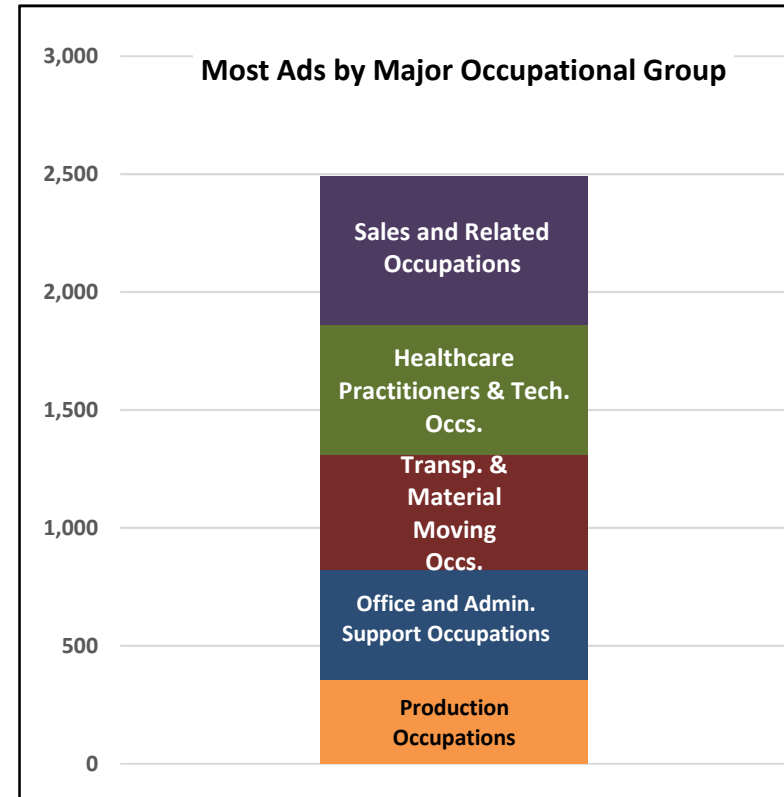

Occupations with the Most Online Ads	Ads
Heavy and Tractor-Trailer Truck Drivers	<b>289</b>
Retail Salespersons	<b>190</b>
Registered Nurses	<b>140</b>
1st Line Sup. of Retail Sales Workers	<b>137</b>
1st Line Sup. of Prod. & Operating Wrkrs	<b>126</b>
Cashiers	<b>118</b>
Industrial Engineers	<b>89</b>
1st Line Sup. Office & Admin. Sup Wrkrs	<b>79</b>
Customer Service Representatives	<b>78</b>
Maintenance and Repair Workers, General	<b>64</b>

**Job Ads by Job Type**

Job Opportunities by Major Occupational Group	Online Job Ads
<b>Sales and Related Occupations</b>	<b>628</b>
Retail Salespersons	190
1st Line Sup. of Retail Sales Workers	137
Cashiers	118
Sales Rep, Wholesale & Manufacturing, Ex Tech	43
Insurance Sales Agents	33
<b>Healthcare Practitioners and Technical Occupations</b>	<b>552</b>
Registered Nurses	140
Speech-Language Pathologists	43
Licensed Practical & Licensed Voc. Nurses	33
Physical Therapists	31
Occupational Therapists	28
<b>Transportation and Material Moving Occupations</b>	<b>487</b>
Heavy and Tractor-Trailer Truck Drivers	289
Laborers & Freight, Stock, & Material Movers	41
1st Line Supv. of Transp. and Material-Moving Mach	37
Light Truck or Delivery Services Drivers	33
Driver/Sales Workers	31
<b>Office and Administrative Support Occupations</b>	<b>468</b>
1st Line Sup. Office & Admin. Sup Wrkrs	79
Customer Service Representatives	78
Stock Clerks- Stockroom, Warehouse, or Storage Ya	43
Stock Clerks, Sales Floor	32
Medical Secretaries	27
<b>Production Occupations</b>	<b>355</b>
1st Line Sup. of Prod. & Operating Wrkrs	126
Machinists	35
Helpers--Production Workers	33
Welders, Cutters, and Welder Fitters	27
Computer-Controlled Machine Tool Operators, Met	21