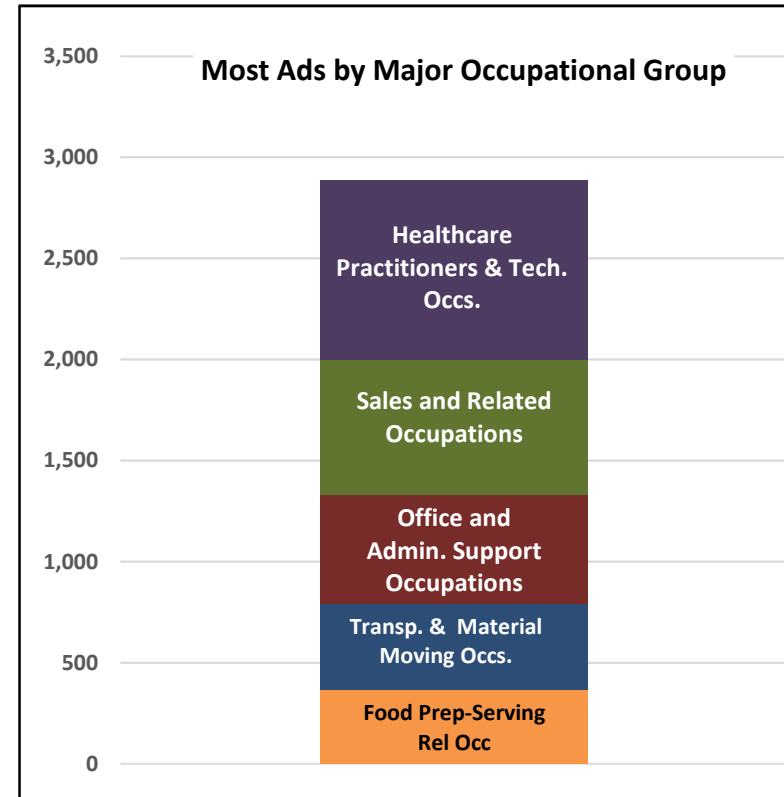

Occupations with the Most Online Ads	Ads
Registered Nurses	241
Heavy and Tractor-Trailer Truck Drivers	235
1st Line Sup. of Retail Sales Workers	186
Retail Salespersons	182
Nursing Assistants	122
1st Line Sup. of Prod. & Operating Wrkrs	114
Customer Service Representatives	106
1st Line Sup. Office & Admin. Sup Wrkrs	84
Industrial Engineers	82
Combined Food Prep. & Serv Wrkrs, Inc. Fast Food	80

Job Ads by Job Type

Job Opportunities by Major Occupational Group	Online Job Ads
Healthcare Practitioners and Technical Occupations	886
Registered Nurses	241
Physicians and Surgeons, All Other	54
Speech-Language Pathologists	47
Licensed Practical & Licensed Vocational Nurses	41
Internists, General	37
Sales and Related Occupations	667
First-Line Supervisors of Retail Sales Workers	186
Retail Salespersons	182
Cashiers	71
Sales Rep., Wholesale and Manfg, Ex Tech and Scier	39
Sales Rep.s, Wholesale and Manf, Tech and Scientifi	32
Office and Administrative Support Occupations	542
Customer Service Representatives	106
First-Line Supervisors of Office and Administrative S	84
Stock Clerks, Sales Floor	51
Patient Representatives	37
Stock Clerks- Stockroom, Warehouse, or Storage Ya	33
Transportation and Material Moving Occupations	423
Heavy and Tractor-Trailer Truck Drivers	235
Light Truck or Delivery Services Drivers	43
1st Line Sup. Tranp & Material-Moving Machine	30
Driver/Sales Workers	28
Laborers & Freight, Stock, & Material Movers	26
Food Preparation and Serving Related Occupations	366
1st Line Sup. Food Prep and Serving Workers	114
Combined Food Prep. & Serv Wrkrs, Inc. Fast Food	80
Cooks, Restaurant	40
Waiters and Waitresses	27
Food Preparation Workers	24