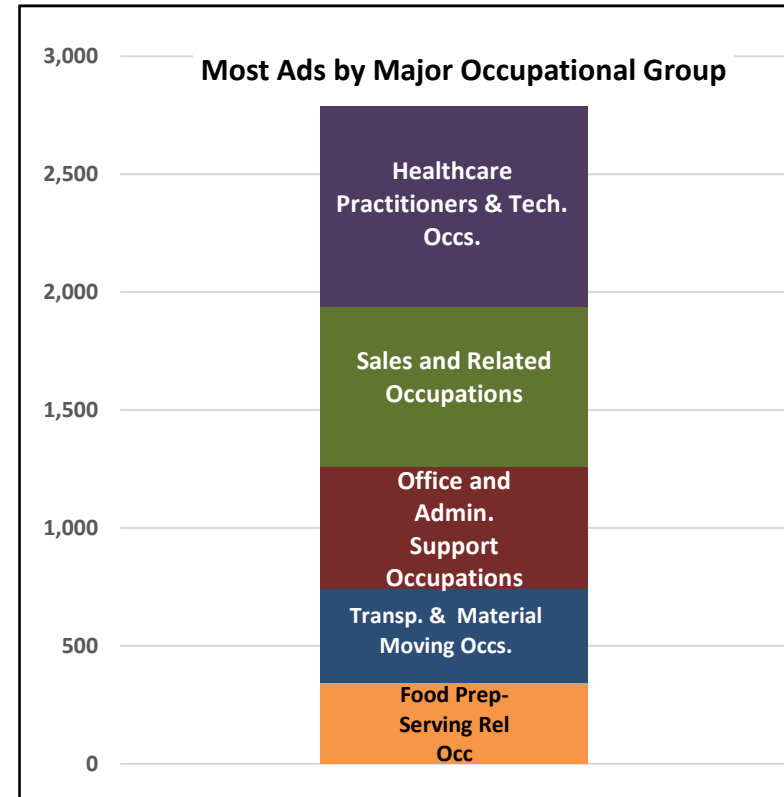

Job Opportunities by Major Occupational Group	Online Job Ads
Healthcare Practitioners and Technical Occupations	853
Registered Nurses	230
Speech-Language Pathologists	54
Physicians and Surgeons, All Other	48
Internists, General	38
Occupational Therapists	32
Sales and Related Occupations	677
Retail Salespersons	185
First-Line Supervisors of Retail Sales Workers	172
Cashiers	80
Sales Rep., Wholesale and Manf, Ex. Tech and Scien	42
Sales Representatives, Services, All Other	32
Office and Administrative Support Occupations	521
Customer Service Representatives	102
1st Line Sup. Office & Admin. Sup Wrkers	81
Stock Clerks, Sales Floor	70
Stock Clerks- Stockroom, Warehouse, or Storage Ya	39
Patient Representatives	29
Transportation and Material Moving Occupations	396
Heavy and Tractor-Trailer Truck Drivers	214
Light Truck or Delivery Services Drivers	40
Driver/Sales Workers	32
Laborers and Freight, Stock, & Material Movers, Ha	31
1st Line Sup. Tranp & Material-Moving Machine	26
Food Preparation and Serving Related Occupations	342
1st Line Sup. Food Prep and Serving Workers	106
Combined Food Prep. & Serv Wrkrs, Inc. Fast Food	77
Cooks, Restaurant	42
Waiters and Waitresses	22
Food Preparation Workers	22

Technical Notes:

- The Economic Information & Analysis (EI&A) Division measures economic indicators such as employment, unemployment and job openings on a *seasonally adjusted basis*. EI&A also collects, compiles, analyzes, publishes and distributes a variety of Workforce, Career Resource and Labor Market Information and is the State of Illinois' primary source of labor market statistical data.
- The reference period is a midmonth total that begins with the week that includes the 12th day of the month. Example: Month of August is the time period July 14 – August 13. This report represents industries that post online job ads. Hiring practices of some industries, such as construction, do not typically post their job openings online.
- The Conference Board is a global, independent business membership and research association working in the public interest. The Conference Board Help Wanted OnLine® Data Series (HWOL) measures the number of new, first-time online jobs and jobs reposted from the previous month for over 16,000 Internet job boards, corporate boards and smaller job sites that serve niche markets and smaller geographic areas. Occasionally, job board ads may be listed under an erroneous location and this will then become incorporated into the HWOL data series.